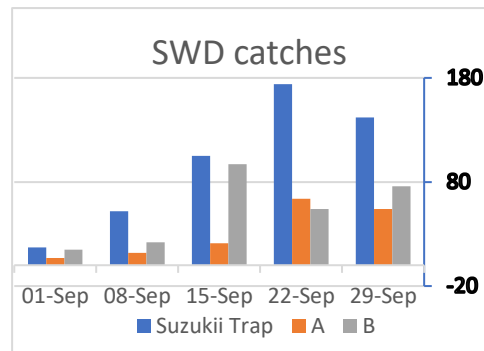

SWD affects soft skinned fruit crops – primarily cherries, plums, strawberries, raspberries, blueberries, blackberries and grapes

- ✓ Suzukii Trap® is a specific lure with high capacity for capturing *Drosophila suzukii*
- ✓ Ready to use, with sufficient duration to last for an entire campaign (60 - 90 days)
- ✓ Certified in Organic Agriculture

FAST independently tested the leading available baits and found that Suzukii Trap® caught the most SWD and lasted longer

Comparisons of attractants			
	Suzukii Trap®	A	B
01-Sep	17	7	15
08-Sep	52	12	22
15-Sep	105	21	97
22-Sep	174	64	54
29-Sep	142	54	76
Total	490	158	264